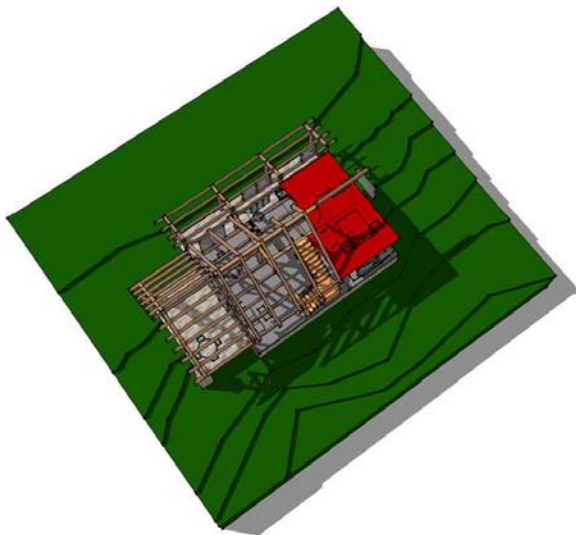

# The Tugaloo Cabin

P.O. Box 133, Mountain Rest, SC 29664, 864-638-7731, info@whetstonedesigns.com

Main Floor

Heated Square Feet	1576 sqft
Covered Decks	456 sqft
Total	2032 sqft

Upper Floor

P.O. Box 133, Mountain Rest, SC 29664, 864-638-7731, info@whetstonedesigns.com