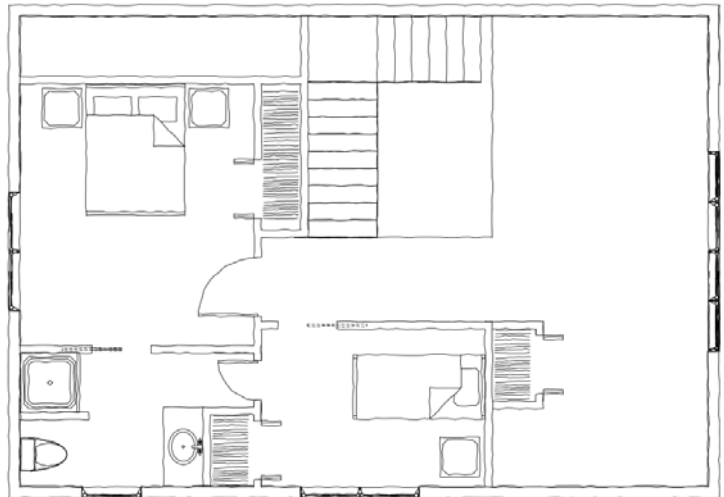

# The Tugaloo Cabin

P.O. Box 133, Mountain Rest, SC 29664, 864-638-7731, info@whetstonedesigns.com

Main Floor

Heated Square Feet	1576 sqft
Covered Decks	456 sqft
Total	2032 sqft

Upper Floor

P.O. Box 133, Mountain Rest, SC 29664, 864-638-7731, info@whetstonedesigns.com