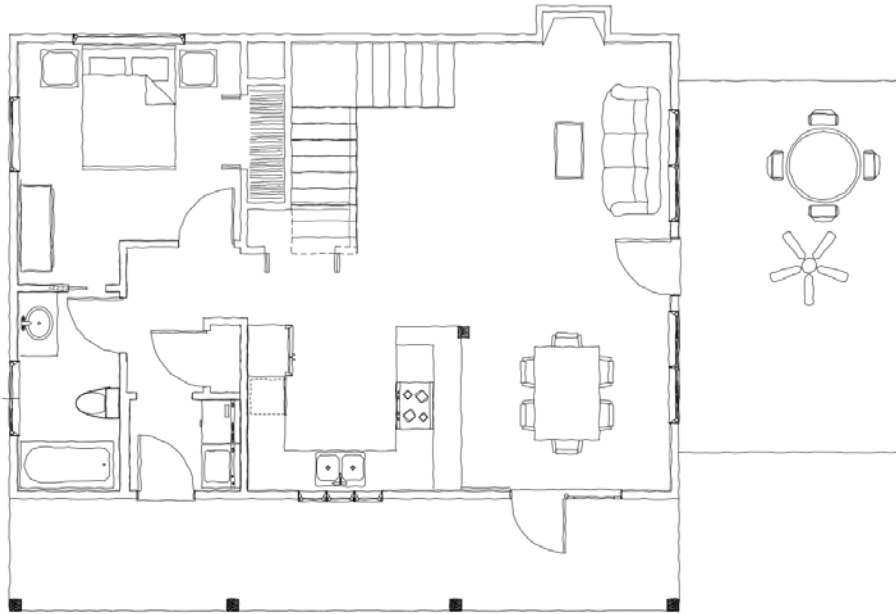

# The Tugaloo Cabin

P.O. Box 133, Mountain Rest, SC 29664, 864-638-7731, info@whetstonedesigns.com

Main Floor

Heated Square Feet	1576 sqft
Covered Decks	456 sqft
Total	2032 sqft

Upper Floor

P.O. Box 133, Mountain Rest, SC 29664, 864-638-7731, info@whetstonedesigns.com