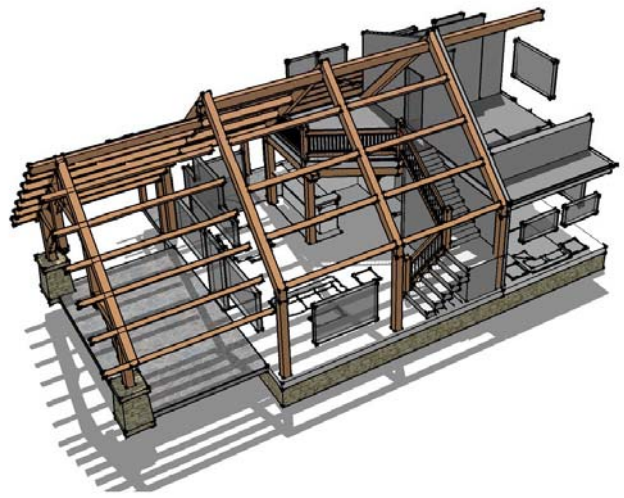

# The Tugaloo Cabin

P.O. Box 133, Mountain Rest, SC 29664, 864-638-7731, info@whetstonedesigns.com

Main Floor

Heated Square Feet	1576 sqft
Covered Decks	456 sqft
Total	2032 sqft

Upper Floor

P.O. Box 133, Mountain Rest, SC 29664, 864-638-7731, info@whetstonedesigns.com